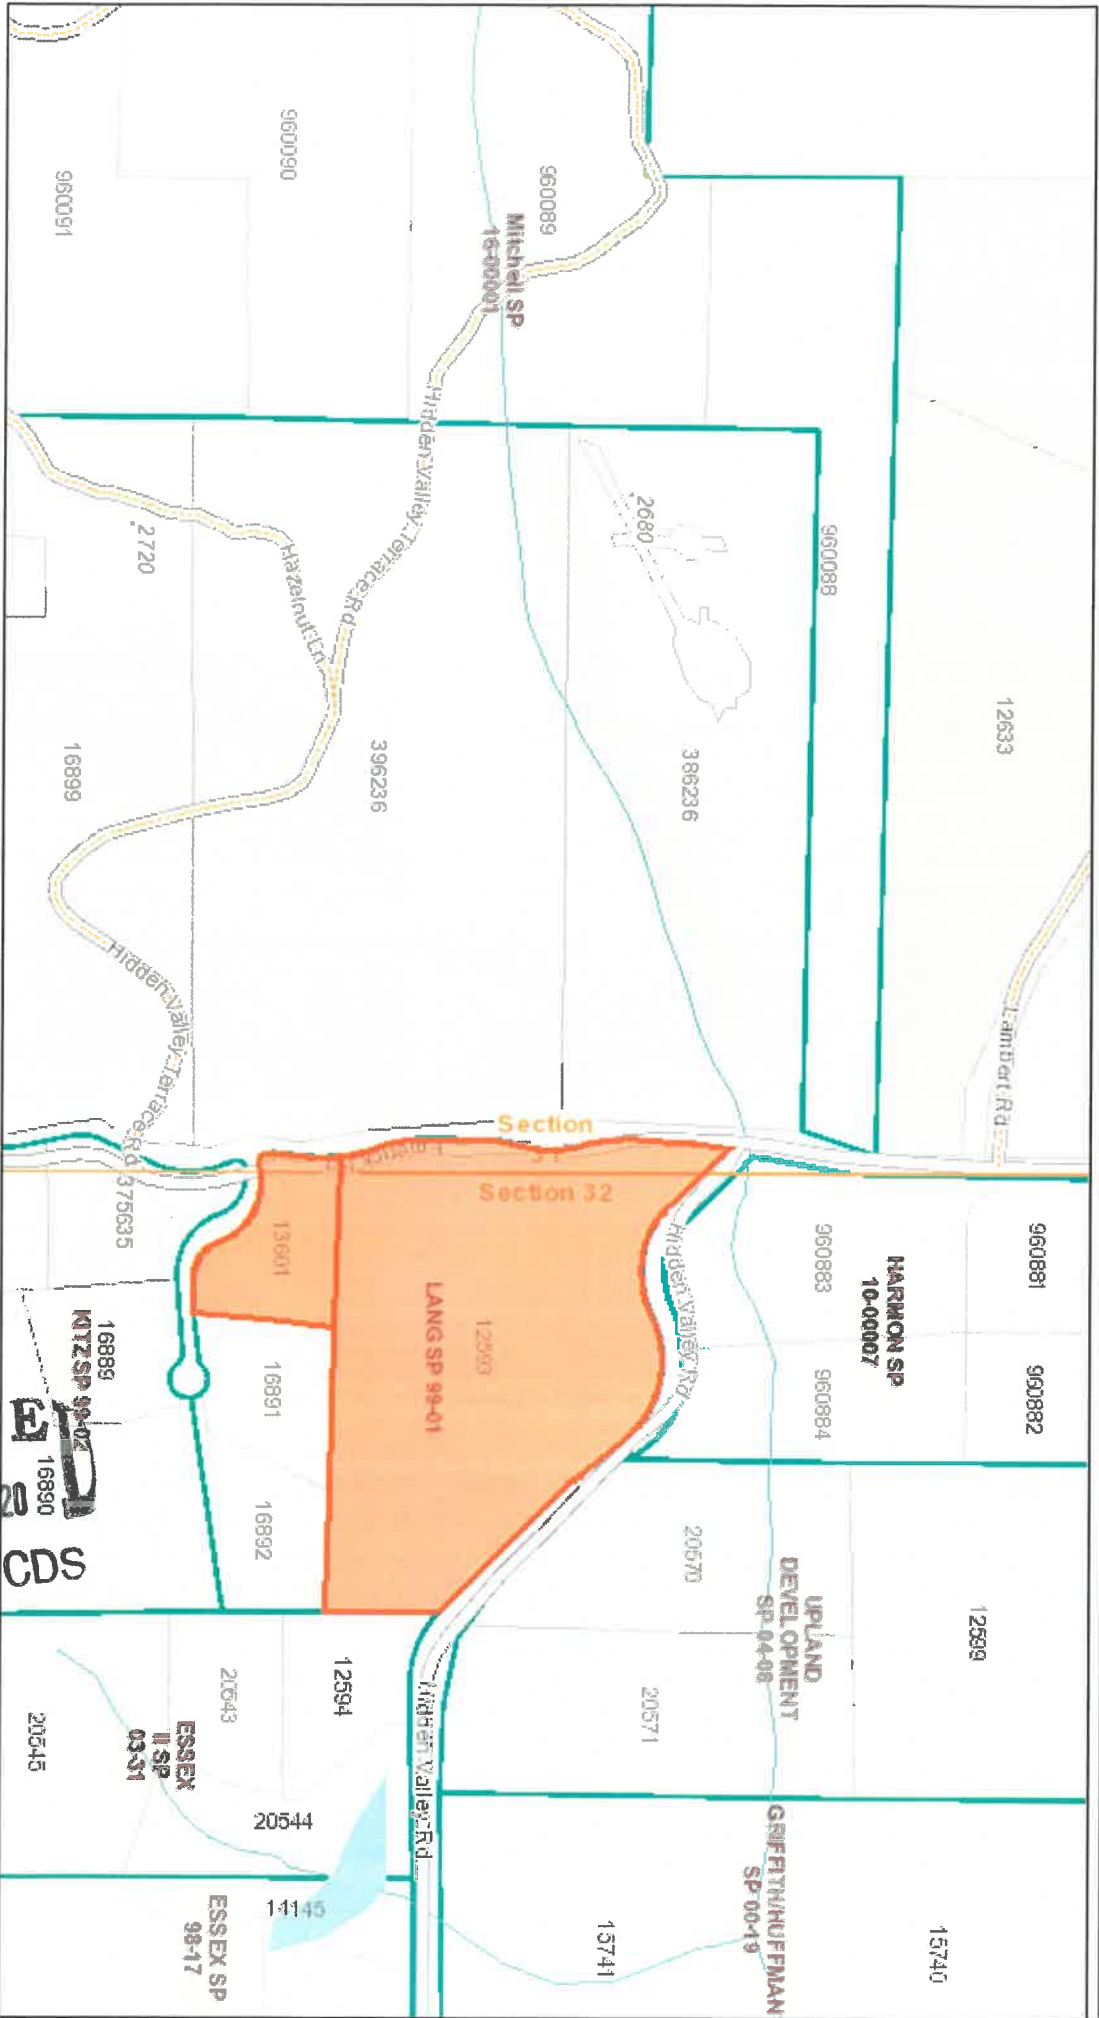

Kittitas County COMPAS Map

Date: 2/18/2020

Disclaimer:

Kittitas County makes every effort to produce and publish the most current and accurate information possible. No warranties, expressed or implied, are provided for the data, its use, or its interpretation. Kittitas County does not guarantee the accuracy of the material contained herein and is not responsible for any use, misuse or representations by others regarding this information or its derivatives.

1 inch = 752 feet
Relative Scale 1:9,028

RECEIVED
MAR 04 2020
Kittitas Co. CDS